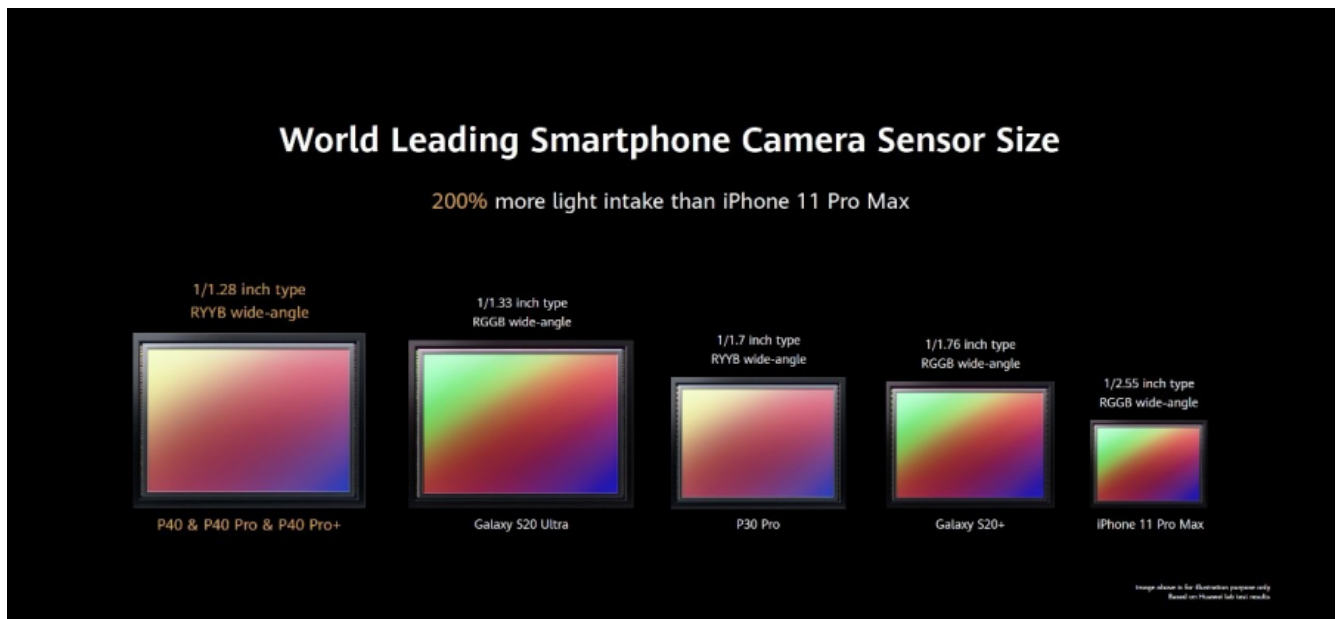

Ultra Vision Sensor, mille mõõtemeteks on 1 / 1,28-tolli ja on seni suurim Huawei nutitelefonidesse paigaldatud andur. See on kompleksne optilise ja tehnilise disaini meistriteos, mis võimaldab silmapaistvat pildikvaliteeti, millel on võrratu valguse sisselaskevõime ja kõrge dünaamiline ulatus, lubades kasutajatel samal ajal hämaras jäädvustada väiksema müratasemega pilte.

Huawei Eesti koolitusjuhi Jekaterina Mishina sõnul on P40 seeria eesmärgiks leida ideaalne tasakaal kõik võimalikke kaamerafunktsioonide vahel. „P40 seeria seadmetes leidub HUAWEI Ultra Vision Sensor, millel on 50MP eraldusvõime ja mis toetab pikslite sulandamist, et luua ülisuuri piksleid suurusega 2,44 µm. See suudab omakorda koguda rohkem elektrone, mis muundatakse fotoelektrilise efekti kaudu teabeks värvi ja valguse kohta, nii et signaali ja müra suhe paraneb märgtavalt ning mille tulemuseks on hämaras jäädvustades vähem mürarikkad pildid. Ultra Vision Sensor asendab ka RGGB CFA (punane-roheline-roheline-sinine värvifiltri massiiv) traditsioonilised rohelised pikslid kollaste pikslitega, suurendades valguse talletust ligi 40 protsenti,“ märgib Mishina.